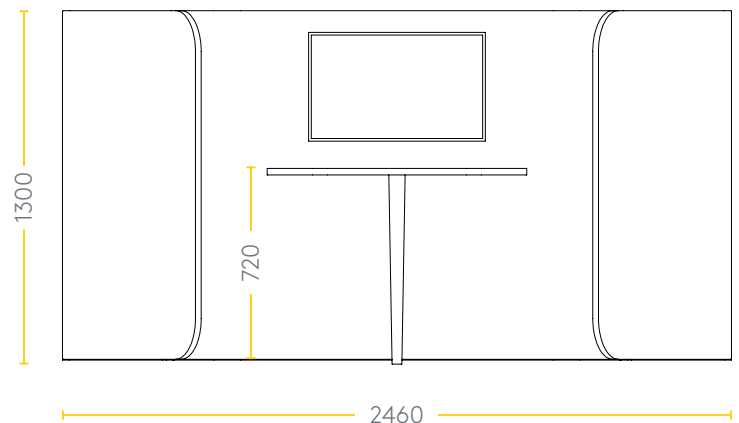

SCRUM TOUCH

Designed by IQ Commercial

PLN GROUP

Today's agile teams come together using daily scrums to improve communications, eliminate unnecessary meetings, and highlight and promote quick decision-making. Our Scrum* range is designed to assist with five engaging settings:

About Scrum Touch provides a place to touch down for a quick meeting in a space that promotes focus and concentration. Touch includes an integrated table, with the provision to incorporate a monitor mount plus integrated power supply.

Dimensions 2460L x 1490D x 1300H
720H Desk

Options

- Available in a variety of fabrics.
- Standard worktops available in Melteca (LPL) with edgebanding, Plytech Futura (European Birch HPL), or Plytech Spectrum Eco (Finnish Birch HPL). Prices vary, please enquire.
- Power/data points available in table tops as required for flexible working.
- Optional mount for TV or computer monitor

Features

- High-quality materials and premium upholstery for long-lasting durability and acoustic privacy.
- Light-weight MDF frame
- Sits on adjustable-height glides
- Units nest for economical shipping
- 5 year warranty

Worktop Colours

Standard Melteca

Futura HPL

Spectrum Eco

*The Scrum analogy compares high-performing, cross-functional teams to the scrum formation used by rugby teams. A daily scrum is a short meeting held each day where members work closely together to review progress, support and empower one another, and ultimately push forward towards a common goal. For more agile settings, view our other products in the Scrum Range.

Designed and made in New Zealand.