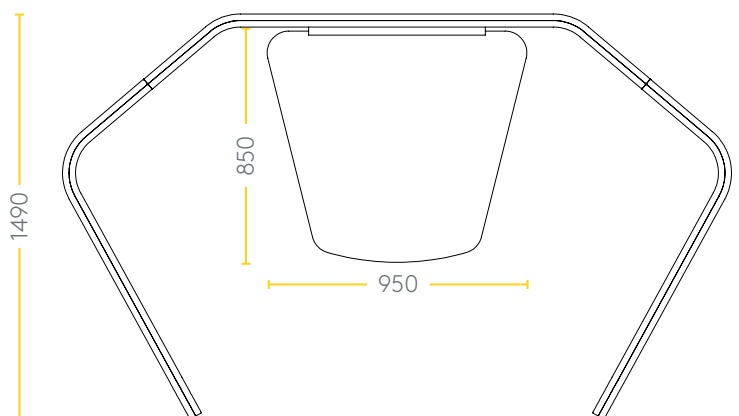

SCRUM TOUCH

Designed by IQ Commercial

PLN GROUP

Today's agile teams come together using daily scrums to improve communications, eliminate unnecessary meetings, and highlight and promote quick decision-making. Our Scrum* range is designed to assist with five engaging settings:

About Scrum Touch provides a place to touch down for a quick meeting in a space that promotes focus and concentration. Touch includes an integrated table, with the provision to incorporate a monitor mount plus integrated power supply.

Dimensions 2460L x 1490D x 1300H
720H Desk

Options

- Available in a variety of fabrics.
- Standard worktops available in Melteca (LPL) with edgebanding, Plytech Futura (European Birch HPL), or Plytech Spectrum Eco (Finnish Birch HPL). Prices vary, please enquire.
- Power/data points available in table tops as required for flexible working.
- Optional mount for TV or computer monitor

Features

- High-quality materials and premium upholstery for long-lasting durability and acoustic privacy.
- Light-weight MDF frame
- Sits on adjustable-height glides
- Units nest for economical shipping
- 5 year warranty

Worktop Colours

Standard Melteca

Futura HPL

Spectrum Eco

*The Scrum analogy compares high-performing, cross-functional teams to the scrum formation used by rugby teams. A daily scrum is a short meeting held each day where members work closely together to review progress, support and empower one another, and ultimately push forward towards a common goal. For more agile settings, view our other products in the Scrum Range.

Designed and made in New Zealand.