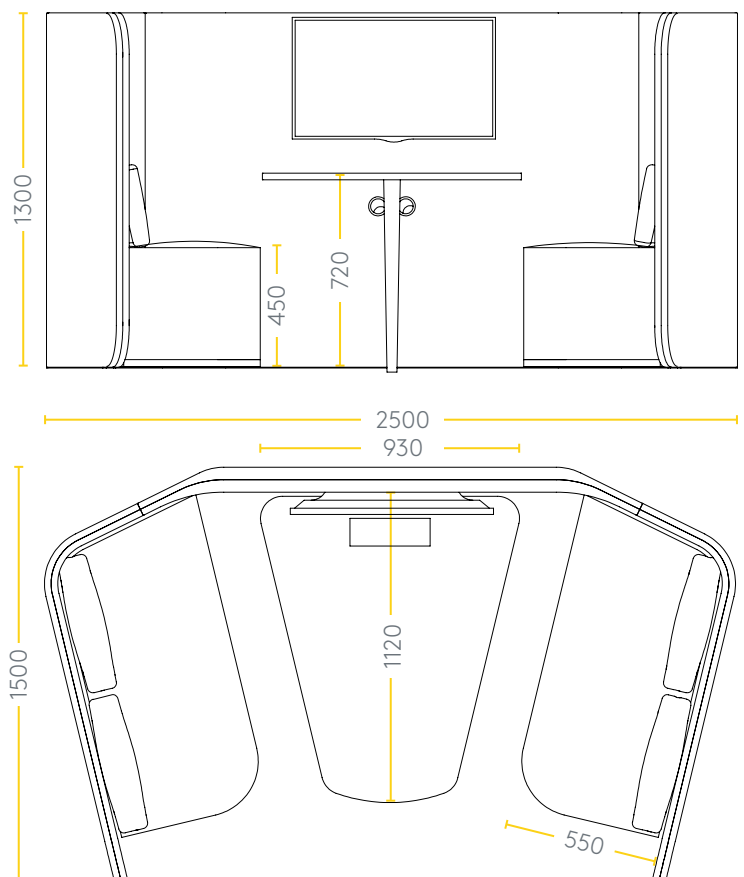

SCRUM ENGAGE

Designed by IQ Commercial

PLN GROUP

Today's agile teams come together using daily scrums to improve communications, eliminate unnecessary meetings, and highlight and promote quick decision-making. Our Scrum* range is designed to assist with five engaging settings:

About Scrum Engage is a collaboration space for up to 4 people that allows for meetings without the need to book a room. Engage includes an integrated table and seating, with the provision to incorporate a monitor mount plus integrated power supply.

Dimensions 2500L x 1500D x 1300H
450H Seat 720H Desk

Options

- Available in a variety of fabrics.
- Standard Worktops in Melteca (LPL) with edgebanding, Plytech Futura (European Birch HPL), or Plytech Spectrum Eco (Finnish Birch HPL). Prices vary, please enquire.
- Power/data points available in table tops as required for flexible working.
- Optional mount for TV or computer monitor

Features

- Carefully crafted design detailing
- Welt-edging and crowned top seat bring a comfortable, lounge-like feel to the office
- High-quality materials and premium upholstery for long-lasting durability and acoustic privacy.
- Light-weight MDF frame
- Sits on adjustable-height glides
- Units nest for economical shipping
- 5 year warranty

Worktop Colours

Standard Melteca

Futura HPL

Spectrum Eco

Designed and made in New Zealand.

*The Scrum analogy compares high-performing, cross-functional teams to the scrum formation used by rugby teams. A daily scrum is a short meeting held each day where members work closely together to review progress, support and empower one another, and ultimately push forward towards a common goal. For more agile settings, view our other products in the Scrum Range.