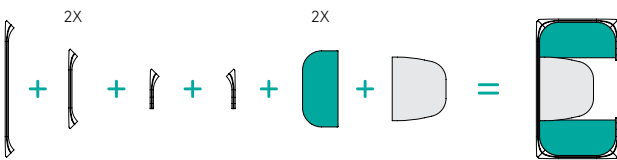

PLN GROUP

KEYSTONE: PRIVATE DINER FOR 2

Designed by IQ Commercial

KEYSTONE: PRIVATE DINER FOR 2

Designed by IQ Commercial

PLN GROUP

Private Diner for Two provides a private collaborative work space for two within the open office.

Add a computer monitor to create a perfect spot for multi-media presentations or video-conferencing.

Ingredients

Dimensions 2,200L x 1,300D x 1,300H
450H Seat

Fabric Meterage 18.2m fabric
(7.5m interior; 7.5m exterior;
3.2m seats)