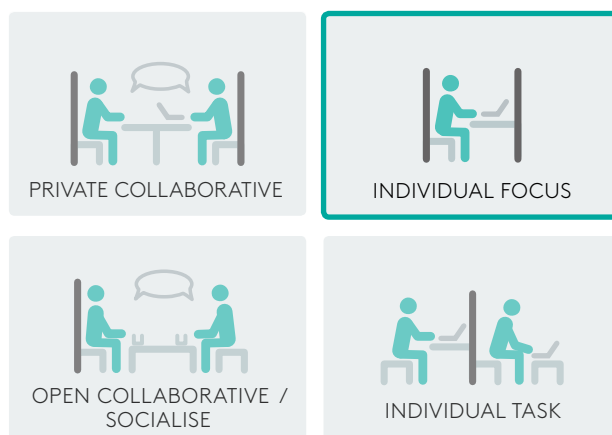

PLN GROUP

KEYSTONE: PERSONAL LOUNGE

Designed by IQ Commercial

KEYSTONE: PERSONAL LOUNGE

Designed by IQ Commercial

PLN GROUP

Personal Lounge is a comfortable, private work nook within the open office for two individual users. Comfortable seating and upholstered walls create an inviting space for focused work.

The free-standing unit can be placed anywhere in the office and can move to suit clients who require flexibility in their floorplate.

Available in two configurations - flip or side by side.

Ingredients

Dimensions 1,940L x 1,350D x 1,300H
720H Desk
500H Seat

Fabric Meterage 6.5m interior wall; 4.5m exterior wall; 2.5m seat; 1.2m footstool; 2.3 contrast piping)

Options

- Available in a variety of fabrics.
- Power/Data: In-wall conduit for power or data connections from floor or umbilical cords. Power pixels available in work tops.
- Standard table available in Melteca (LPL) with edgebanding, Plytech Futura (European Birch HPL), or Plytech Spectrum Eco (Finnish Birch HPL). Prices vary.

Features

- Includes world-leading Phonix™ nanofibre technology for superior acoustic performance.
- Reconfigurable design is scalable and flexible - able to scale up and down with shifts in staff or change of location.
- Low-VOC furniture tested to the standard ANSI/BIFMA M7.1.
- Eco-friendly E1-grade MDF (low VOC) frame with proven and robust construction is built to withstand frequent reconfiguration and storage which means greater durability and long life of product.
- Patented, custom wall connectors.