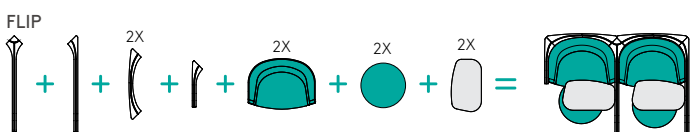

PLN GROUP

KEYSTONE: PERSONAL LOUNGE

Designed by IQ Commercial

KEYSTONE: PERSONAL LOUNGE

Designed by IQ Commercial

PLN GROUP

Personal Lounge is a comfortable, private work nook within the open office for two individual users. Comfortable seating and upholstered walls create an inviting space for focused work.

The free-standing unit can be placed anywhere in the office and can move to suit clients who require flexibility in their floorplate.

Available in two configurations - flip or side by side.

Ingredients

Dimensions 1,940L x 1,350D x 1,300H
720H Desk
500H Seat

Fabric Meterage 6.5m interior wall; 4.5m exterior wall; 2.5m seat; 1.2m footstool; 2.3 contrast piping)

Options

- Available in a variety of fabrics.
- Power/Data: In-wall conduit for power or data connections from floor or umbilical cords. Power pixels available in work tops.
- Standard table available in Melteca (LPL) with edgebanding, Plytech Futura (European Birch HPL), or Plytech Spectrum Eco (Finnish Birch HPL). Prices vary.