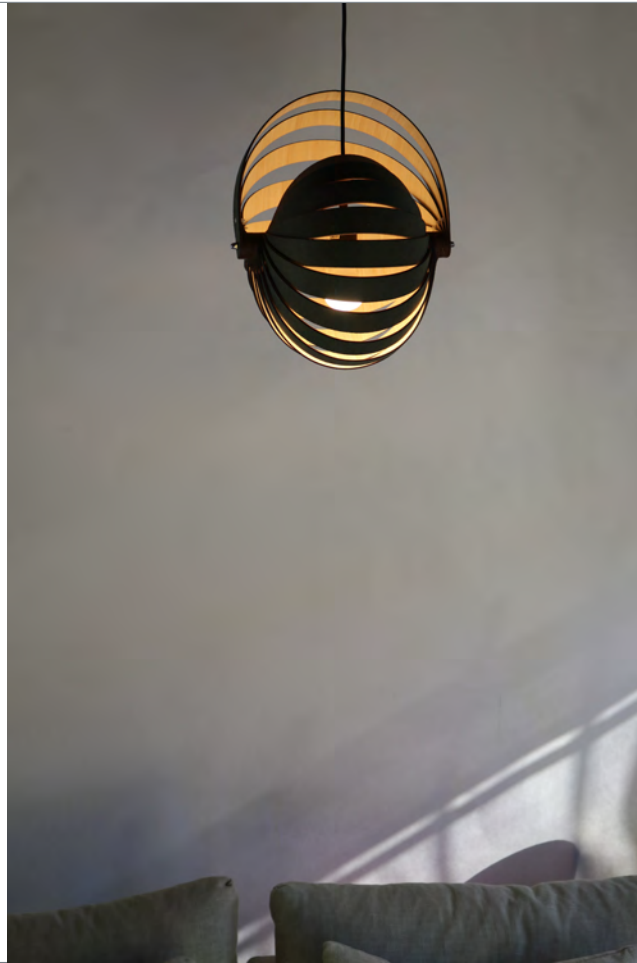

PLNGROUP

NAUTILUS LIGHT

Original Design by Rebecca Asquith

ACOUSTIC

NAUTILUS LIGHT

Original Design by Rebecca Asquith
Acoustic

PLN GROUP

About

Inspired by a nautilus seashell, the kit-set Nautilus Lampshade rolls back into itself to mimic the complex organic form of the nautilus shell.

Made from architectural bamboo ply (FSC) and Ecooustic felt (EPD). Parts are nested tightly together when cutting to minimise material waste.

Comes flatpacked to minimise packaging materials and to reduce its size for transport.

Note: Does not come with cord set or bulb. We can supply on request.

Dimensions

Small: 420H x 310W x 370L

Large: 500H x 360W x 445L

Options

- Available as standard in a choice of three colours -
 - Sea Grass (green) Ocean (blue), Pebble (grey).
- Other colours available on request (Surcharges and minimum quantities may apply)
- Two sizes - small or large.