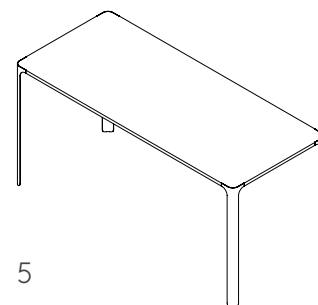

Leaner

1

2

3

4

5

Dimensions

- 1_ Side Table: 600 L x 600 W x 400 H
- 2_ Coffee Table: 1200 L x 600 W x 400 H
- 3_ Coffee Table: 1200 L x 800 W x 400 H
- 4_ Work Table: 1600 L x 1000 W x 720 H
- 5_ Leaner Table: 2100 L x 900 W x 1000 H