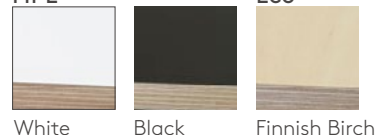

Designer IQ Commercial

Designed and made in New Zealand.

Worktop Options

Standard Melteca

Futura HPL

Spectrum Eco