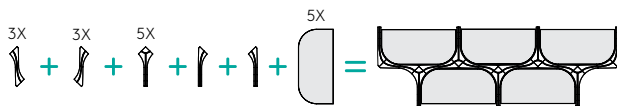

PLN GROUP

KEYSTONE: DEGUSTATION TASK

Designed by IQ Commercial

KEYSTONE: DEGUSTATION TASK

Designed by IQ Commercial

PLN GROUP

DeguStation Task provides flexible desking for five. Suitable for assigned seating or for mobile team members who need a spot to work but don't require a dedicated desk.

Ingredients

PRIVATE COLLABORATIVE

INDIVIDUAL FOCUS

OPEN COLLABORATIVE /
SOCIALISE

INDIVIDUAL TASK

Dimensions 4,080L x 1,300D x 1,300H
720H Desk

Fabric Meterage 26m fabric
(20m interior; 6m exterior)

Options

- Available in a variety of fabrics.
- Power/Data: In-wall conduit for power or data connections from floor or umbilical cords. Power pixels available in work tops.
- Standard worktops available in Melteca (LPL) with edgebanding, Plytech Futura (European Birch HPL), or Plytech Spectrum Eco (Finnish Birch HPL).