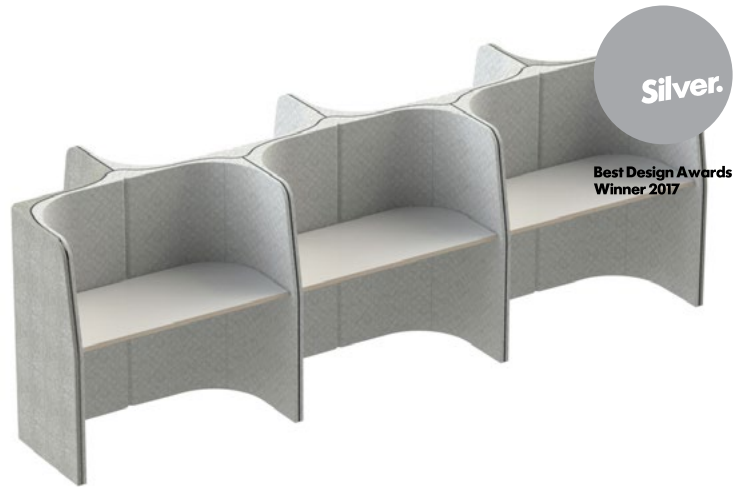

PLN GROUP

KEYSTONE: DEGUSTATION TASK

Designed by IQ Commercial

KEYSTONE: DEGUSTATION TASK

Designed by IQ Commercial

PLN GROUP

DeguStation Task provides flexible desking for five. Suitable for assigned seating or for mobile team members who need a spot to work but don't require a dedicated desk.

The unit can easily be scaled up or down in size by adding or removing "ingredients" depending on current needs.

Add seating for additional collaborative or drop-in meeting areas for managerial staff.

The soft, upholstered walls absorb noise common in today's open-plan office and provide shelter from both visual and acoustic distractions.

Ingredients

PRIVATE COLLABORATIVE

INDIVIDUAL FOCUS

OPEN COLLABORATIVE /
SOCIALISE

INDIVIDUAL TASK

Dimensions 4,080L x 1,300D x 1,300H
720H Desk

Fabric Meterage 26m fabric
(20m interior; 6m exterior)

Options

Features

- Includes world-leading Phonix™ nanofibre technology for superior acoustic performance.
- Reconfigurable design is scalable and flexible - able to scale up and down with shifts in staff or change of location.
- Low-VOC furniture tested to the standard ANSI/BIFMA M7.1.
- Eco-friendly E1-grade MDF (low VOC) frame with proven and robust construction is built to withstand frequent reconfiguration and storage which means greater durability and long life of product.