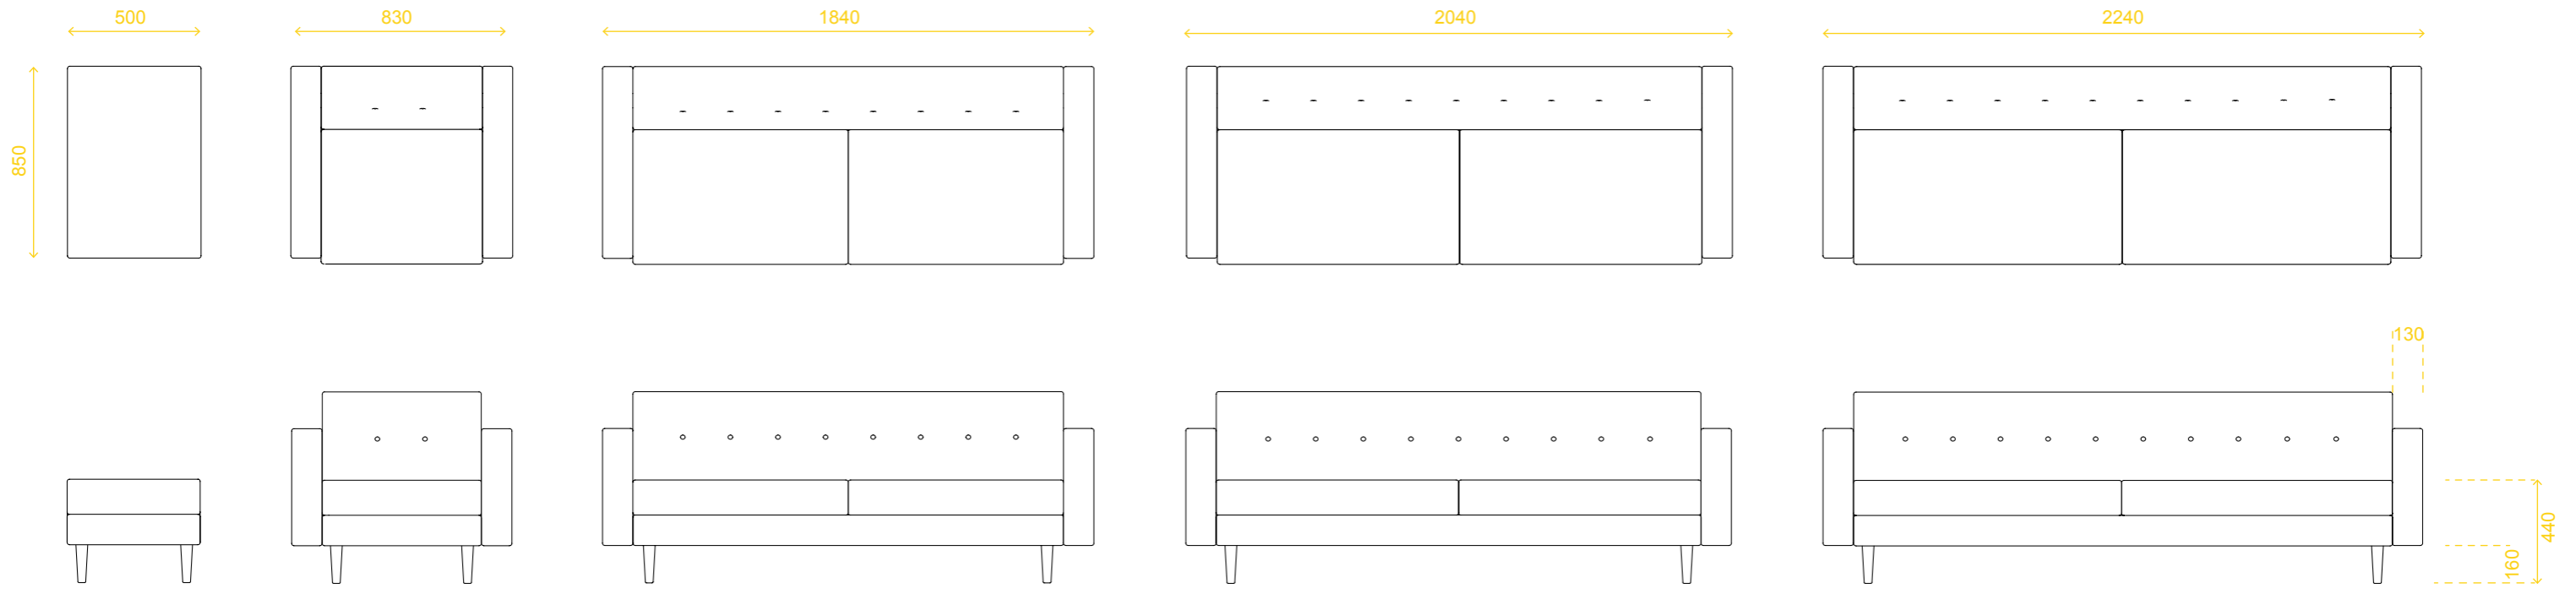

Chester Dimensions

Ottoman

Chair

2 Seater

2.5 Seater

3 Seater

Left Elevation