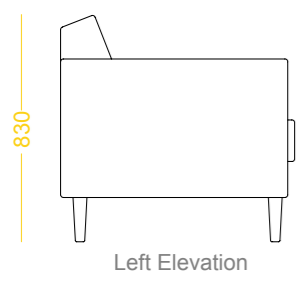

Chester Dimensions

Ottoman

Chair

2 Seater

2.5 Seater

3 Seater

Left Elevation